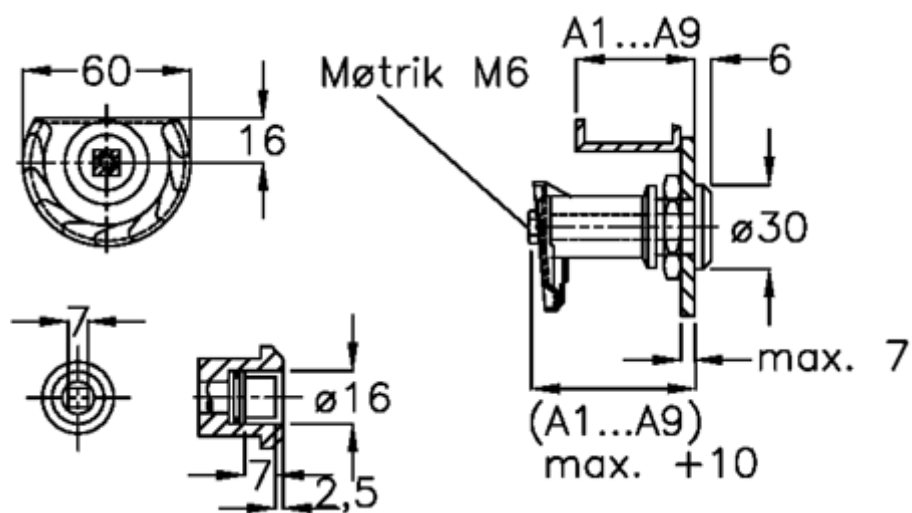

Data Sheet

Article number: 209180111
Description: E+G Door lock
GN 119-VK7-A1-NI

Measures

Door + frame thickness = 17-25

Measure type = A1